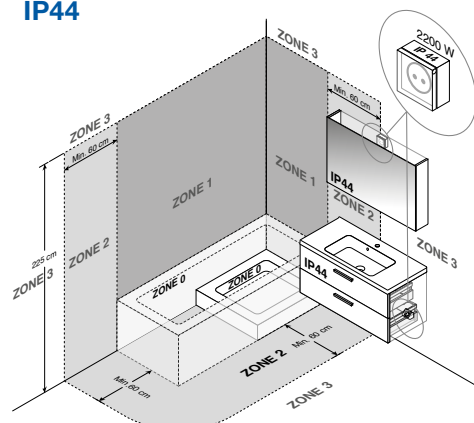

Installation guide

IP21

IP44

IP21 for GB and IE

IP44 for GB and IE

For further information regarding installation and fitting instructions please visit www.dansani.com