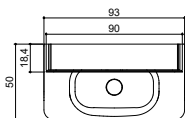

Page 20-21

Qty.	Set	Art. no.	Price (incl. VAT)
1	Curvo porcelain washbasin, white	537009003	983.-
1	Vanity unit, white matt	C10001	1,819.-
1	Elevate mirror cabinet incl. LED underlight, white matt	SPU-6491-GB	2,243.-
Total price			5,045.-