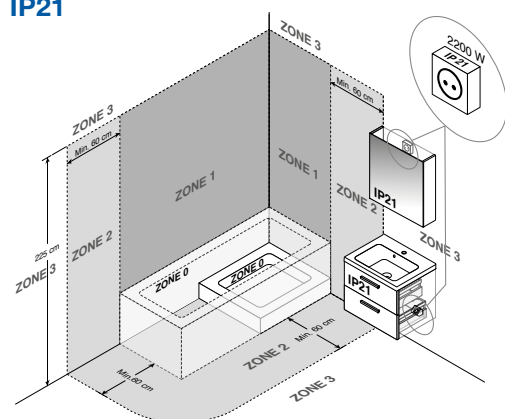

Installation guide

IP21

IP44

IP21 for GB and IE

IP44 for GB and IE

For further information regarding installation and fitting instructions please visit www.dansani.com