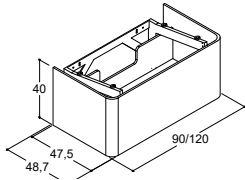

VANITY UNITS FOR BASINS

Colour

- White mat
- Graphite grey rubber
- White mat / Incl. LED lighting in drawer
- Graphite grey rubber / Incl. LED lighting in drawer
- IP44

Article no.	Price £
C10001	1,819.-
C70001	1,819.-
C10001L	2,000.-
C70001L	2,000.-
<i>Light source: LED 1x2,2W, 3150K, 1x213 lm.</i>	

Article no.	Price £
C10011	2,181.-
C70011	2,181.-
C10011L	2,364.-
C70011L	2,364.-
<i>Light source: LED 1x2,7W, 3150K, 1x280 lm.</i>	

ACCESSORIES

Drawer divider

Colour

- Aluminium

Article no.	Price £
345000247	53.-

Article no.	Price £
345000247	53.-