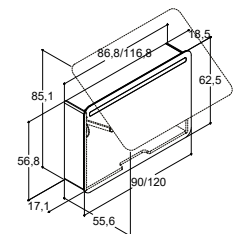

ELEVATE MIRROR CABINETS WITH ADJUSTABLE LED LIGHTING

Colour

- White mat
- Graphite grey rubber
- White mat / Incl. LED Underlight
- Graphite grey rubber / Incl. LED Underlight

IP44

Article no.	Price £
SP-6491-GB	2,000.-
SP-6497-GB	2,000.-
SPU-6491-GB	2,243.-
SPU-6497-GB	2,243.-
Incl. 4 shelves, 1 mirror and 2 tumbler holders and socket.	
<i>Light source: LED 11,5W, 2100-6500K, 983 lm.</i>	
(Underlight: 4,7W, 2100-6500K, 419 lm)	

Article no.	Price £
SP-6421-GB	2,181.-
SP-6427-GB	2,181.-
SPU-6421-GB	2,423.-
SPU-6427-GB	2,423.-
Incl. 6 shelves, 1 mirror and 2 tumbler holders and socket.	
<i>Light source: LED 14W, 2100-6500K, 1213 lm.</i>	
(Underlight: 5W, 2100-6500K, 460 lm)