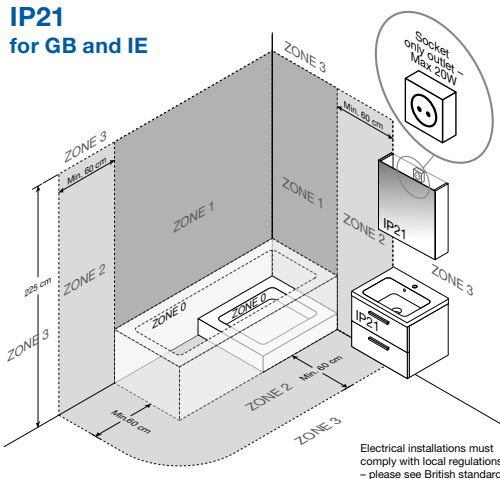

IP21 for GB and IE