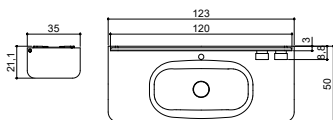

Page 18

Qty.	Set	Art. no.	Price (incl. VAT)
1	Curvo porcelain washbasin, white	537012003	1,238.-
1	Vanity unit, white matt	C10011	2,181.-
1	Contour mirror	188626000	729.-
Total price			4,148.-

Accessories

1	Tall unit, white matt, venstrehængslet	C10051	2,181.-