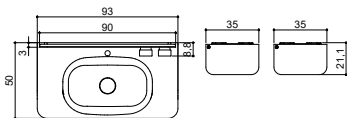

Page 6-7

Qty.	Set	Art. no.	Price (incl. VAT)
1	Curvo porcelain washbasin, white	537009003	983.-
1	Vanity unit, graphite grey rubber	C70001	1,819.-
1	Contour mirror	188624000	656.-
Total price			3,458.-

Accessories

1	Wall unit, graphite grey rubber, R	C70031	1,360.-
1	Wall unit, graphite grey rubber, L	C70041	1,360.-