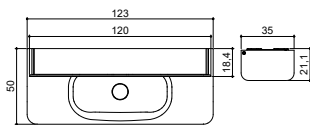

Page 4

Qty.	Set	Art. no.	Price (incl. VAT)
1	Curvo porcelain washbasin, white	537012003	1,238.-
1	Vanity unit, graphite grey rubber	C70011	2,181.-
1	Elevate mirror cabinet incl. LED underlight, graphite grey rubber	SPU-6427-GB	2,423.-
Total price			6,479.-

Accessories

1	Tall unit, graphite grey rubber, R	C70021	2,181.-