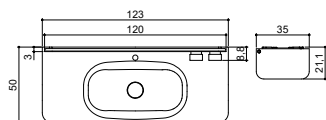

Page 8

Qty.	Set	Art. no.	Price (incl. VAT)
1	Curvo porcelain washbasin, white	537012003	1,238.-
1	Vanity unit, graphite grey rubber	C70011	2,181.-
1	Contour mirror	188626000	729.-
Total price			4,148.-

Accessories

1	Tall unit, graphite grey rubber, R	C70021	2,181.-