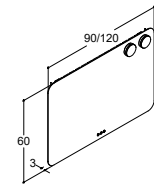

CONTOUR MIRRORS WITH ADJUSTABLE LED LIGHTING

IP44

Article no.	Price £
188624000	656.-
<i>Light source: LED 2x5,6W, 2100-6500K, 2x700 lm.</i>	

Article no.	Price £
188626000	729.-
<i>Light source: LED 2x5,6W, 2100-6500K, 2x700 lm.</i>	

ACCESSORIES

Anti-mist pad fitted on site 30W

Article no.	Price £
NV-3737	56.-

Article no.	Price £
NV-3737	56.-