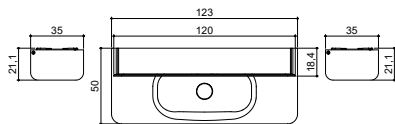

Front page + page 12-13 + page 28

Qty.	Set	Art. no.	Price (incl. VAT)
1	Curvo porcelain washbasin, white	537012003	1,238.-
1	Vanity unit, graphite grey rubber	C70011	2,181.-
1	Elevate mirror cabinet incl. LED underlight, graphite grey rubber	SPU-6427-GB	2,423.-
Total price			6,479.-

Accessories

1	Tall unit, graphite grey rubber, R	C70021	2,181.-
1	Tall unit, graphite grey rubber, L	C70051	2,181.-